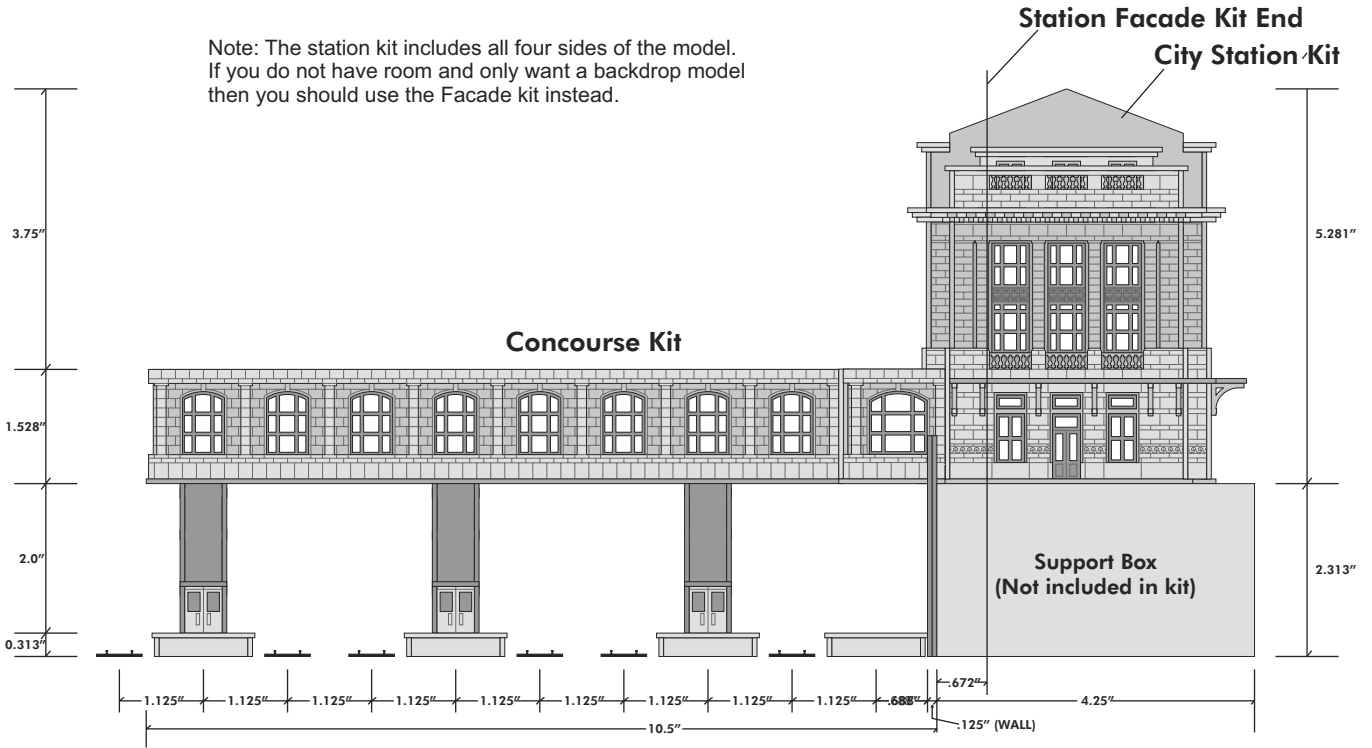

Station/Facade/Concourse/Platforms/Track Schematic - N Scale

Note: The station kit includes all four sides of the model. If you do not have room and only want a backdrop model then you should use the Facade kit instead.

Suggested track and platform spacing.