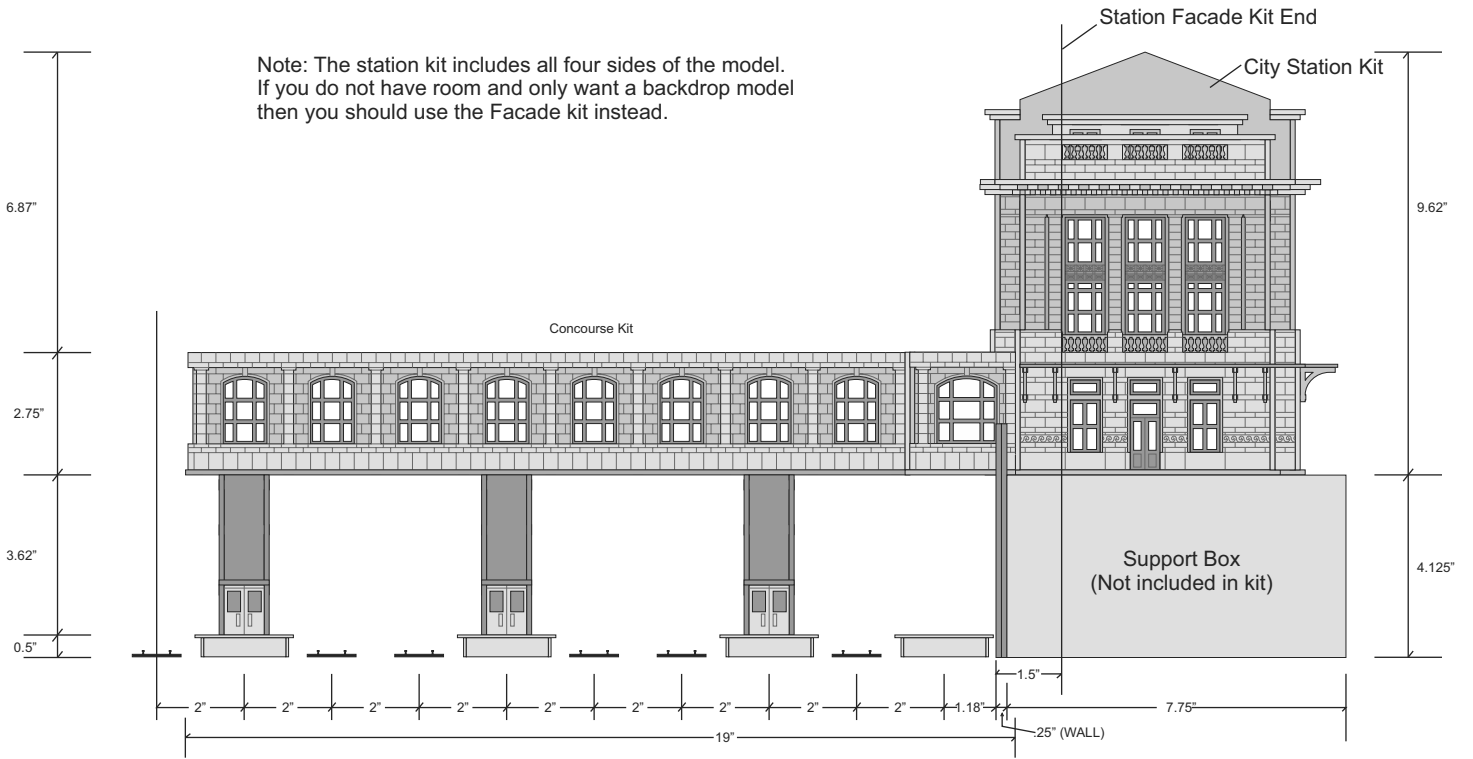

Station/Facade/Concourse/Platforms/Track Schematic - HO Scale

Note: The station kit includes all four sides of the model. If you do not have room and only want a backdrop model then you should use the Facade kit instead.

Suggested track and platform spacing.