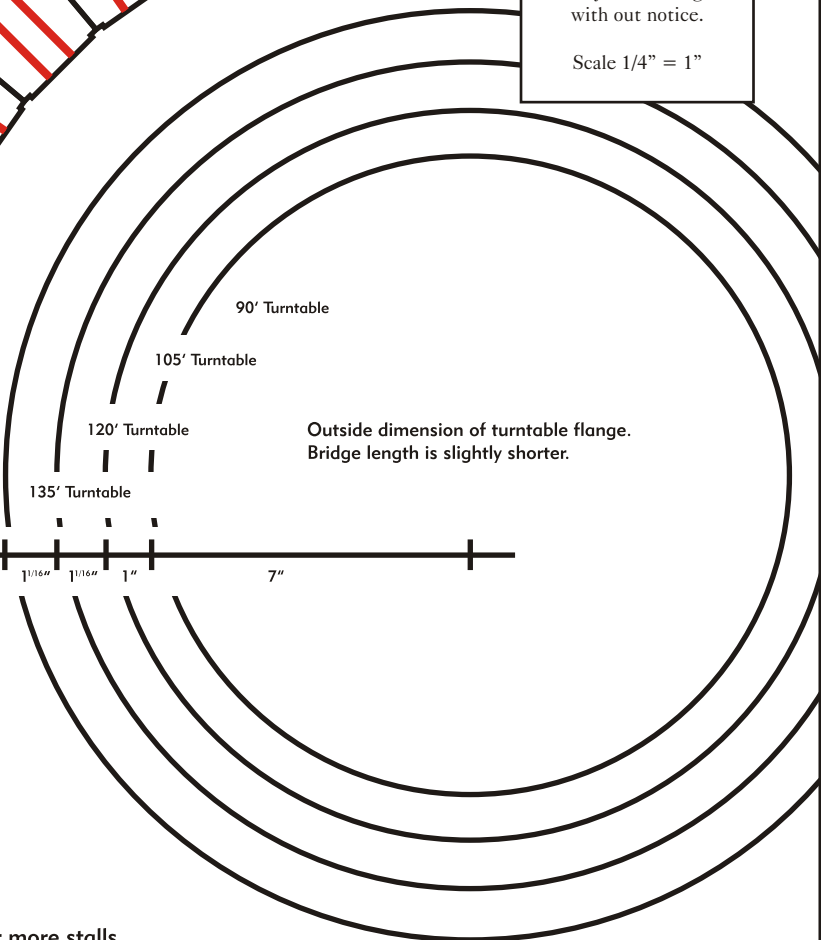

CMR
CUSTOM MODEL
Railroads

www.cmrtrain.com

3937 Keswick Road
Baltimore, Maryland
21211

410-889-0010
www.cmrtrain.com

HO Scale
Roundhouse Footprint

Subject to change
with out notice.

Scale 1/4" = 1"

Each Stall is 10 degrees.

Roundhouse can be built to four different lengths and any number of stalls. Combine multiple kits for more stalls.