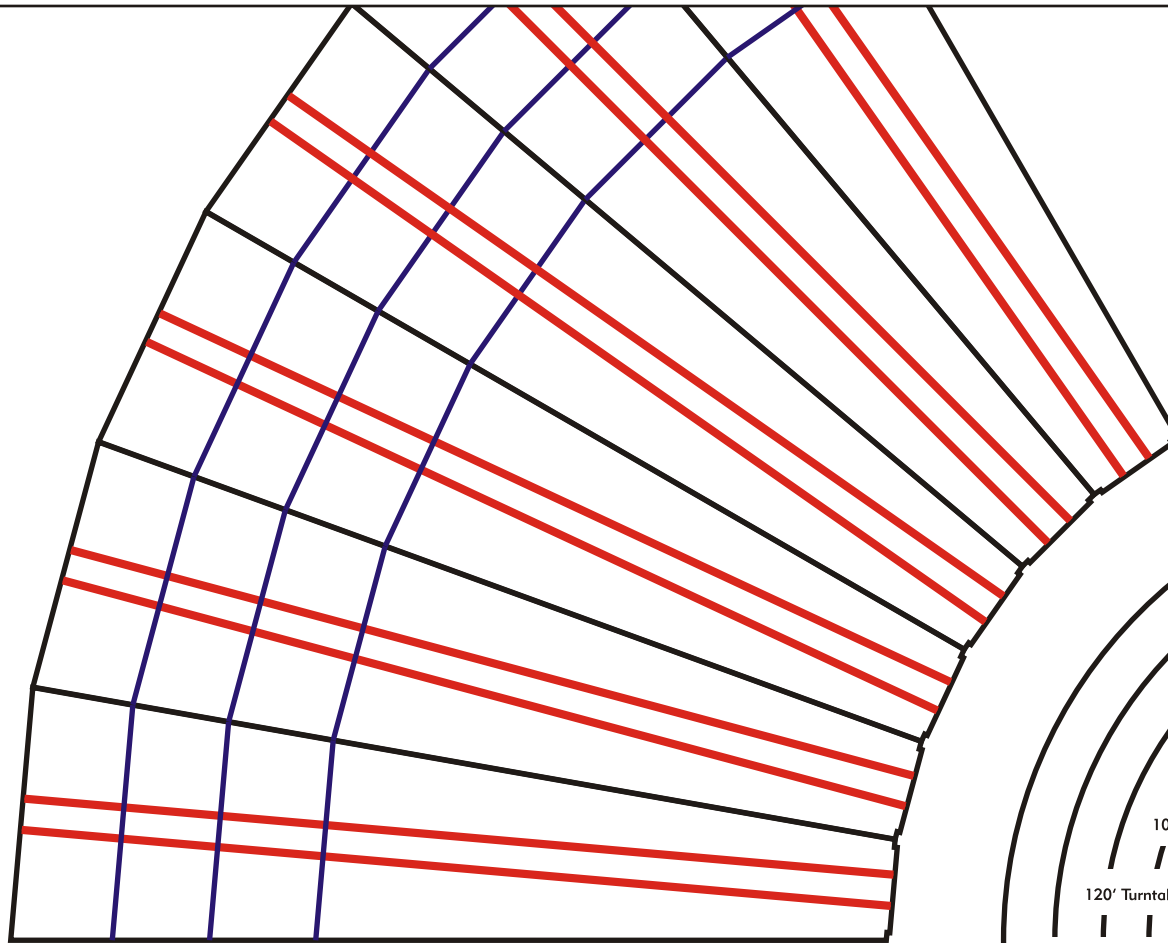

CMR
CUSTOM MODEL
Railroads

www.cmrtrain.com

3937 Keswick Road
Baltimore, Maryland
21211

410-889-0010
www.cmrtrain.com

HO Scale
Roundhouse Footprint

Subject to change
with out notice.

Scale 1/4" = 1"

Each Stall is 10 degrees.

Roundhouse can be built to four different lengths and any number of stalls. Combine multiple kits for more stalls.