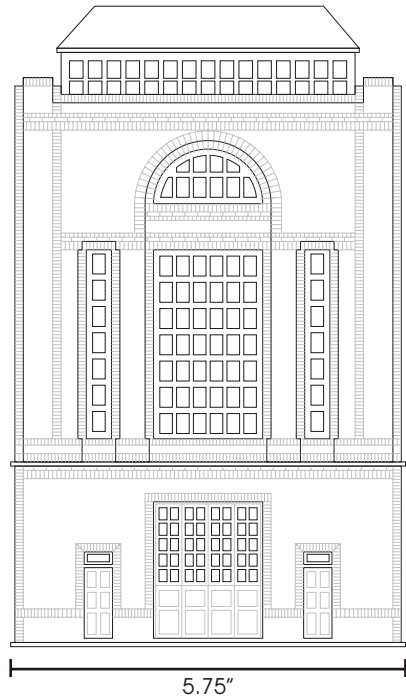

Turbine Hall

Power Plant

TRACK SIDE

STREET SIDE

Power Plant

9.5"
GENERATOR
SIDE

Turbine Hall

18.5"

STREET SIDE

Power Plant

10.25"

Generator side

9.5"

5.75"

Turbine Hall