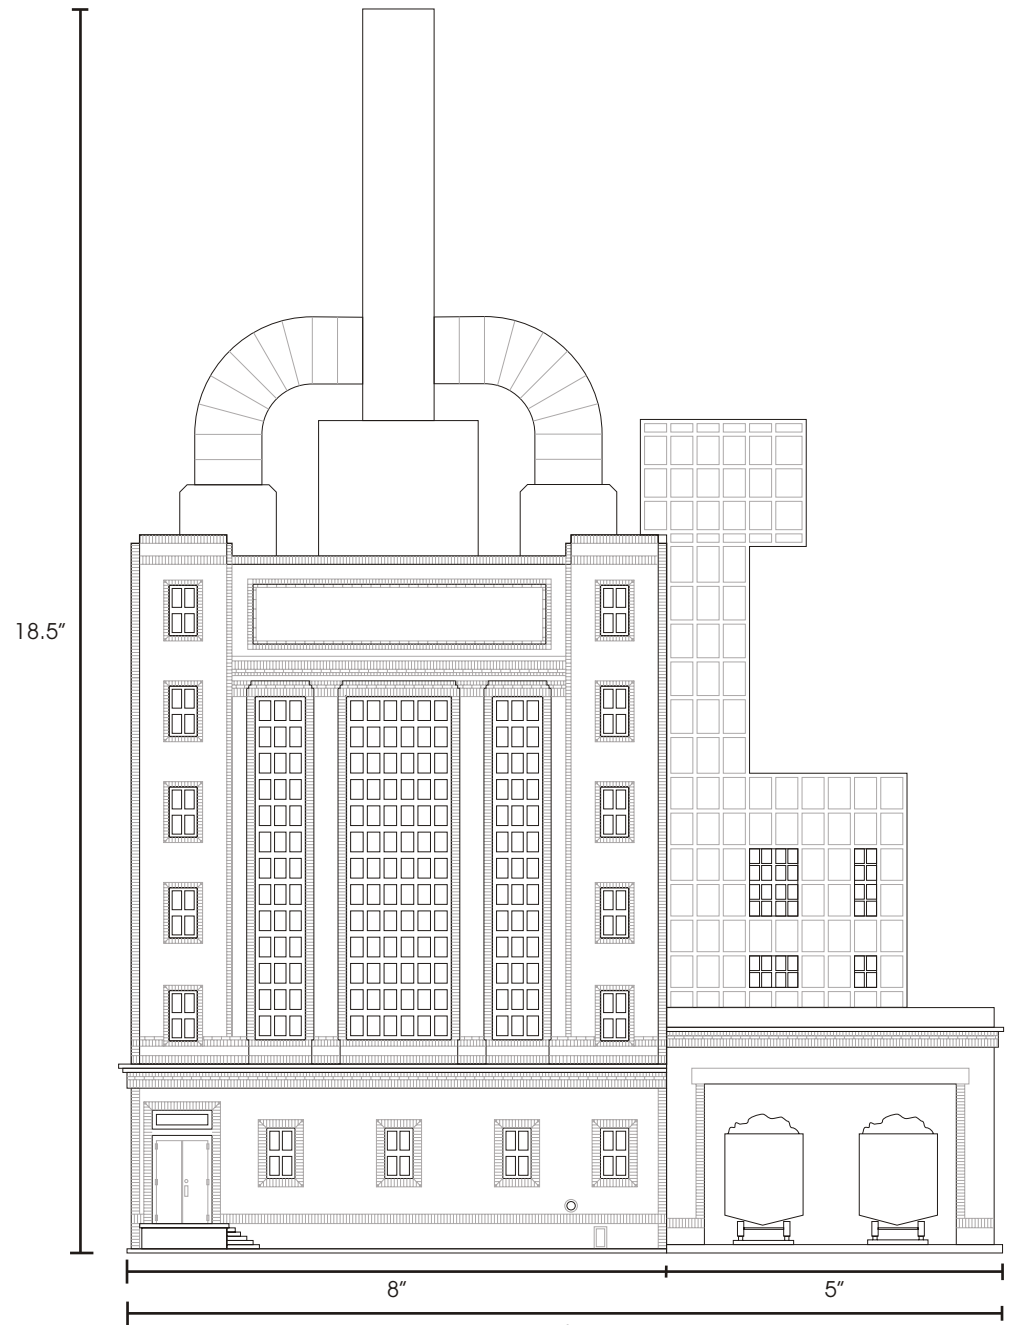

Turbine Hall

Power Plant

TRACK SIDE

STREET SIDE

Power Plant

9.5"
GENERATOR
SIDE

Turbine Hall

18.5"

STREET SIDE

Power Plant

10.25"

Generator side

9.5"

5.75"

Turbine Hall