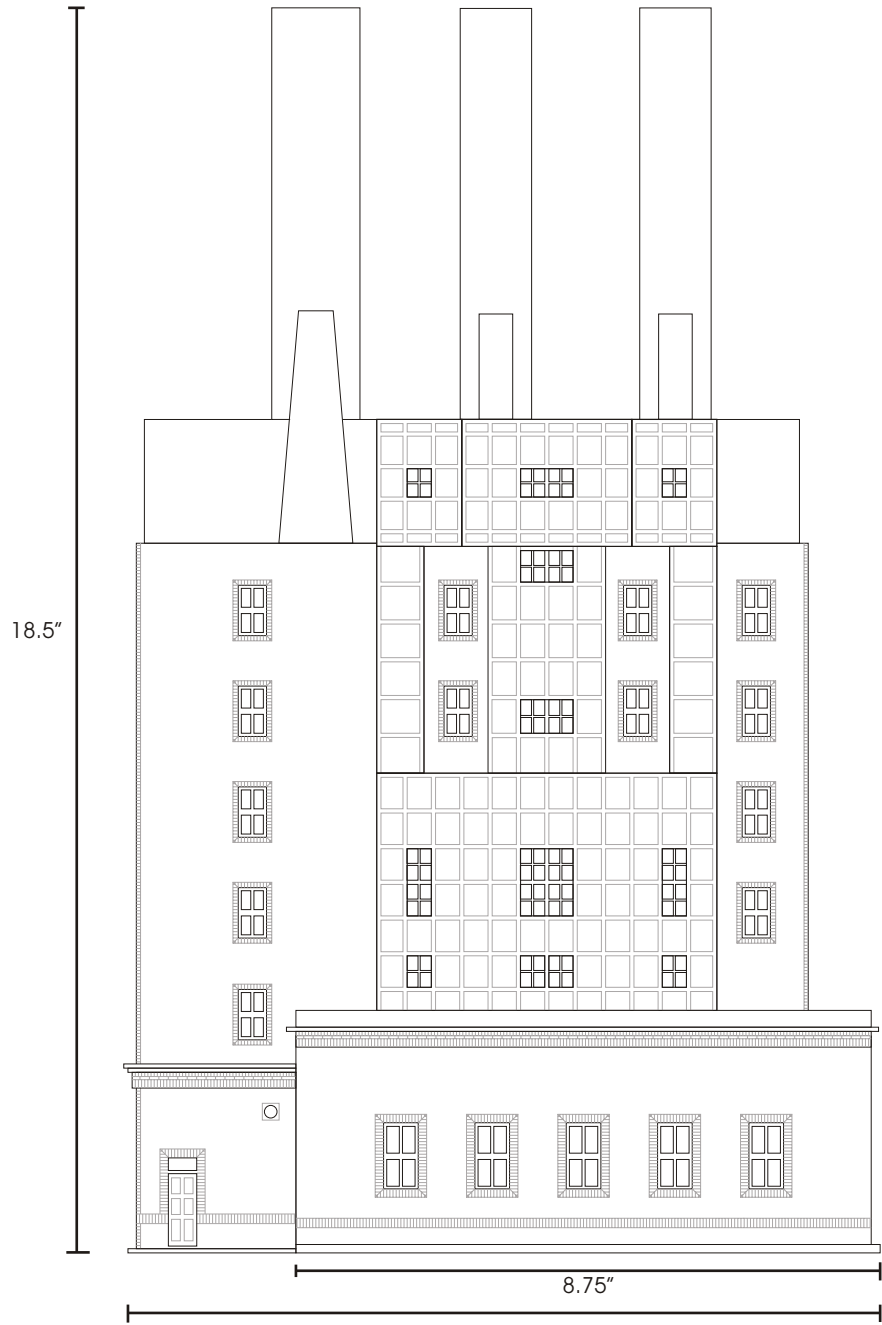

Turbine Hall

Power Plant

TRACK SIDE

STREET SIDE

Power Plant

9.5"
GENERATOR
SIDE

Turbine Hall

18.5"

STREET SIDE

Power Plant

10.25"

Generator side

9.5"

5.75"

Turbine Hall