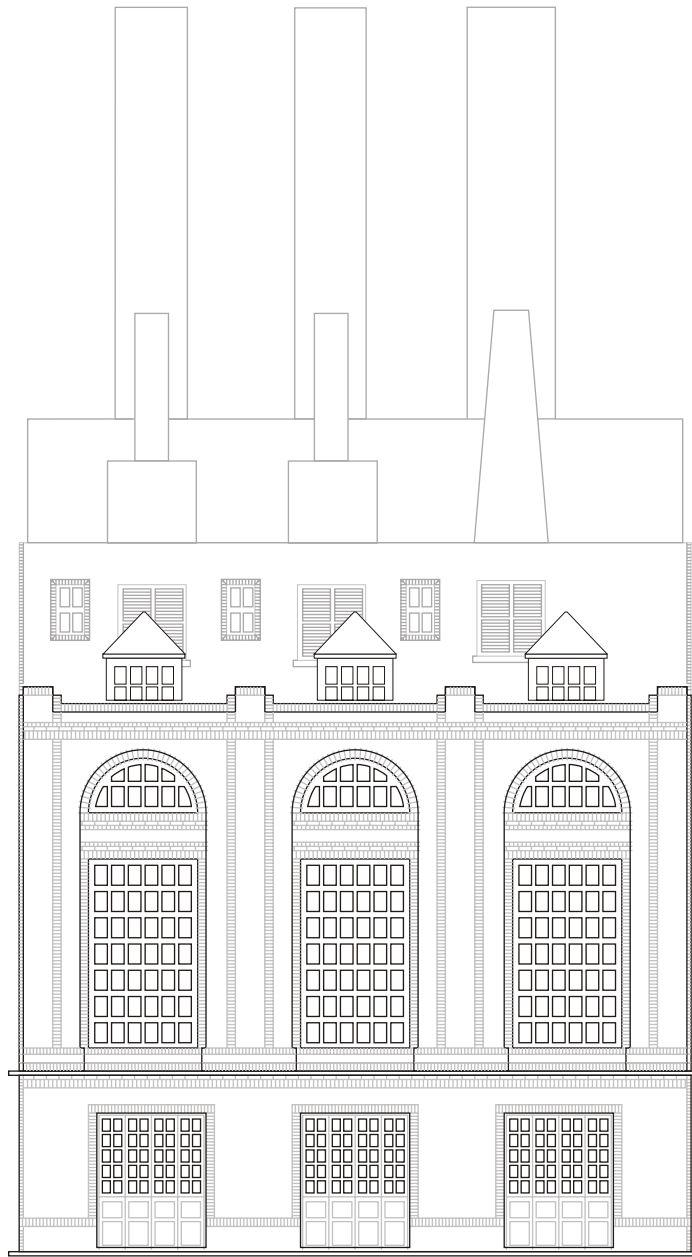

Turbine Hall

Power Plant

TRACK SIDE

STREET SIDE

Power Plant

9.5"
GENERATOR
SIDE

Turbine Hall

18.5"

STREET SIDE

Power Plant

10.25"

Generator side

9.5"

5.75"

Turbine Hall