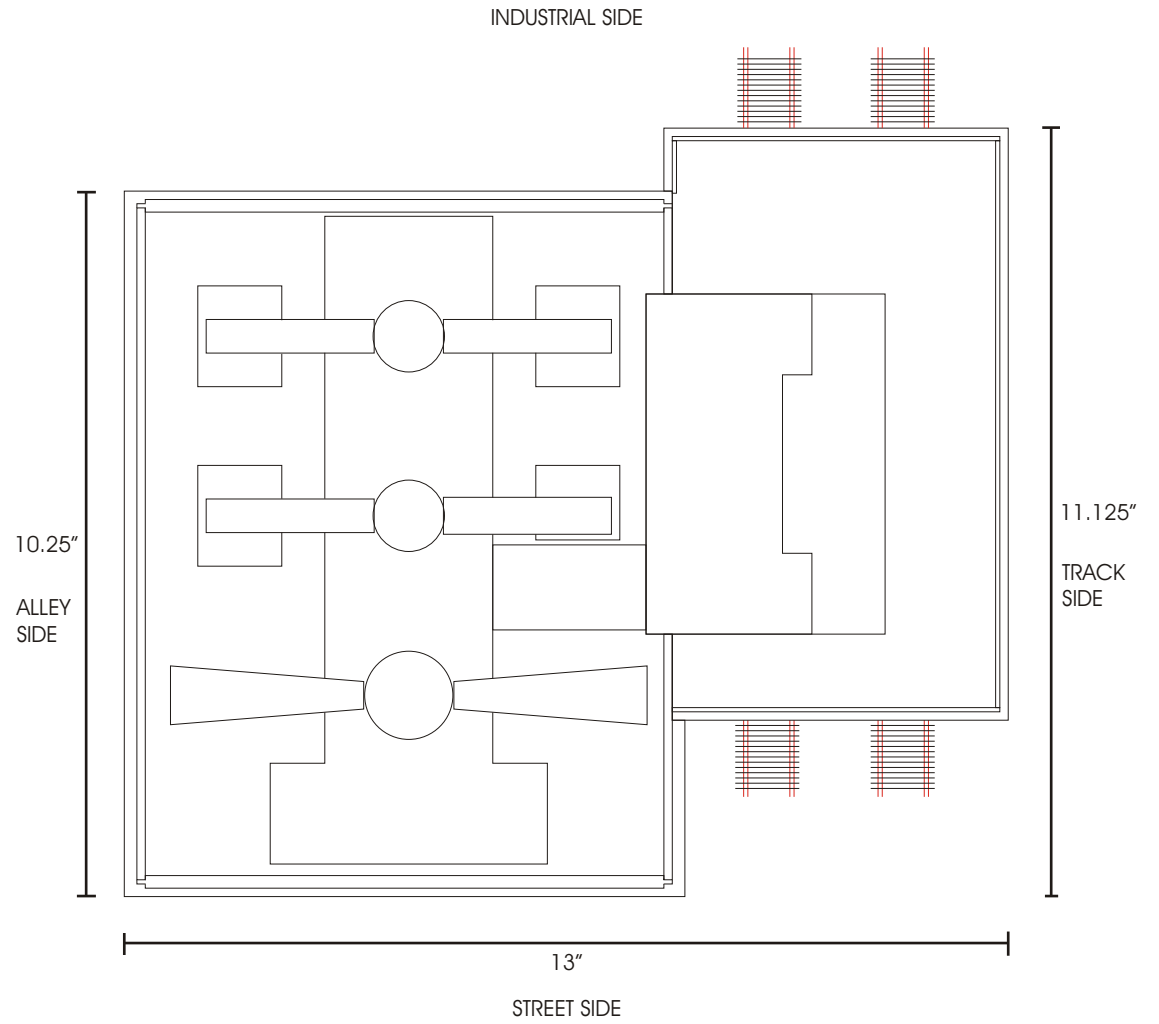

Turbine Hall

Power Plant

TRACK SIDE

STREET SIDE

Power Plant

9.5"
GENERATOR
SIDE

Turbine Hall

18.5"

STREET SIDE

Power Plant

10.25"

Generator side

9.5"

5.75"

Turbine Hall