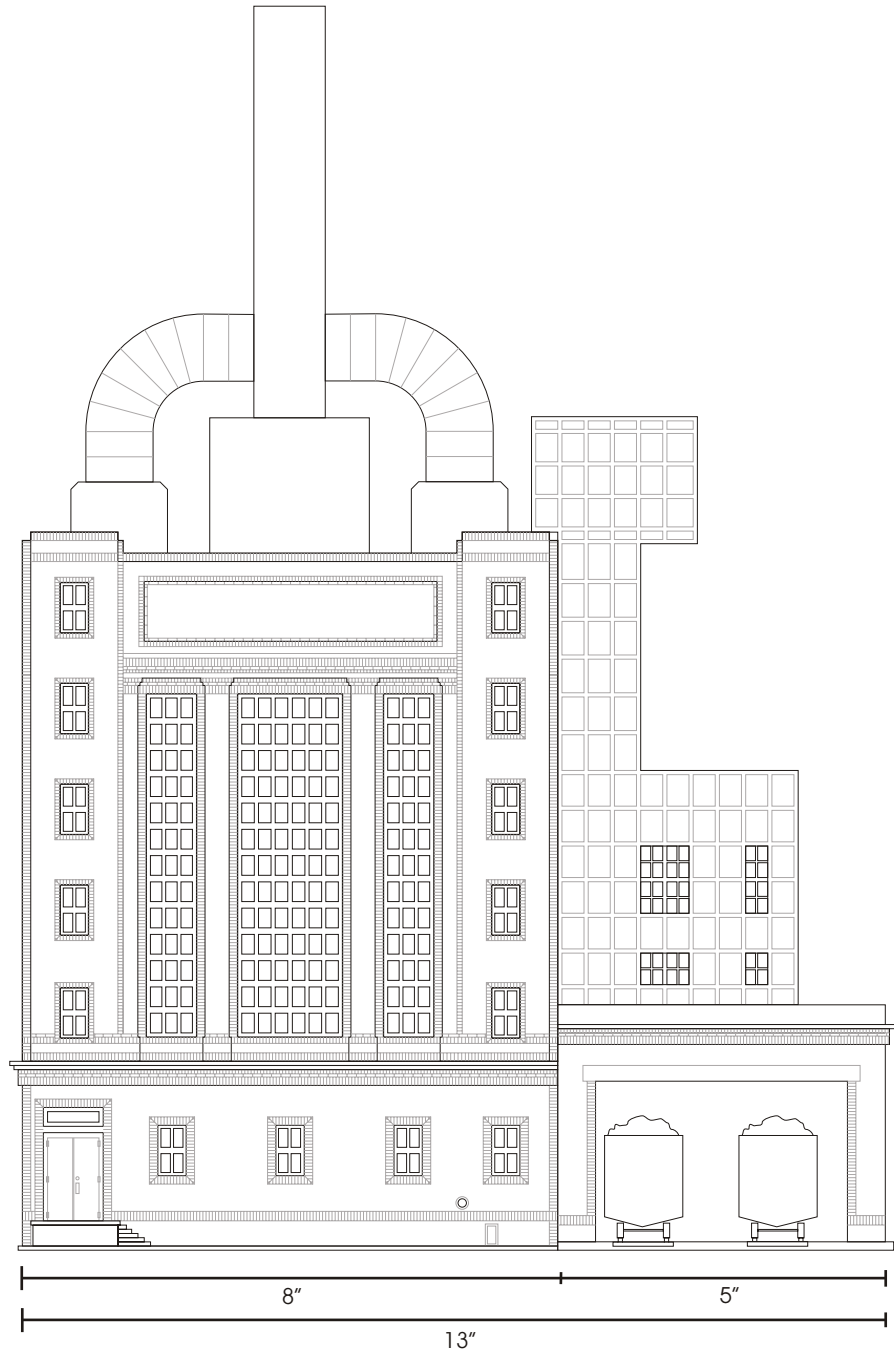

Turbine Hall

Power Plant

TRACK SIDE

STREET SIDE

Power Plant

9.5"
GENERATOR
SIDE

Turbine Hall

18.5"

STREET SIDE

Power Plant

10.25"

Generator side

9.5"

5.75"

Turbine Hall